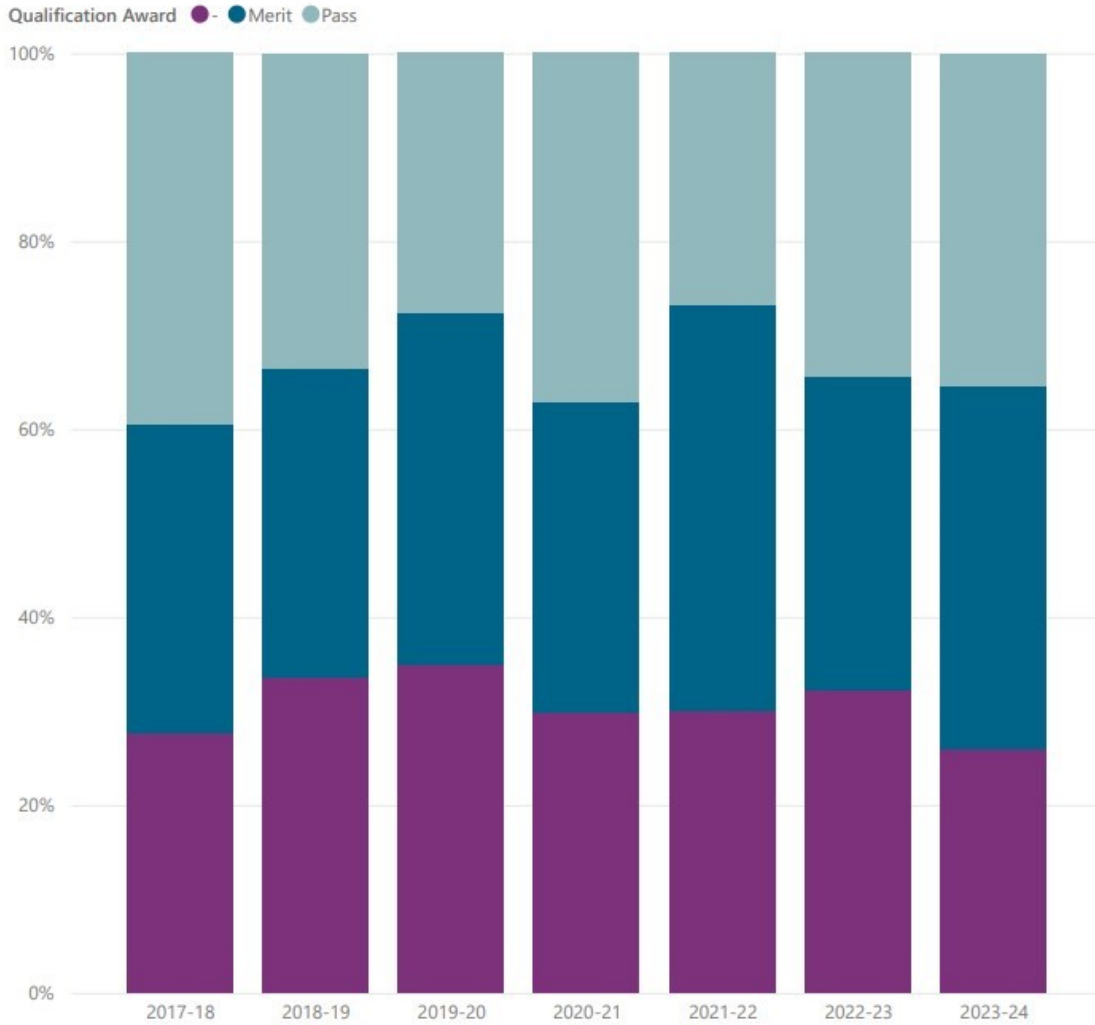

Proportion of Students in Lowest 20% Household Income Graduation Tracker

2023-24

Latest Academic Year Leavers

5

Household Income Quintile

University Strategy Refresh Aim

Widening Participation and Access

Monitoring of graduation rates for Quintile 5 (bottom 20%) low-income household students to targets specified within the Access & Participation Plan (APP).

Date range included to the 2023/24 academic year.