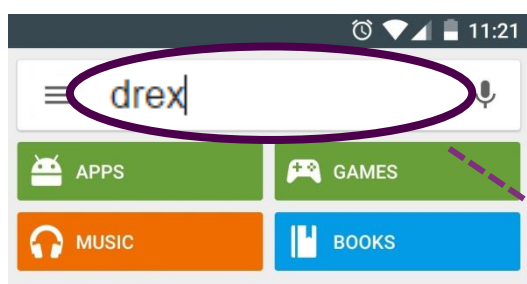

User Guide: Finding us in the Play Store (Android)

To access the DREX app for an android tablet, click on the google play icon shown here and circled on the android apps screen.

After tapping on the app store logo you will be taken to the page (left). From here you can search for the DREX app using the search bar at the top of the screen. Simply tap the bar and type "drex" to search for the app.